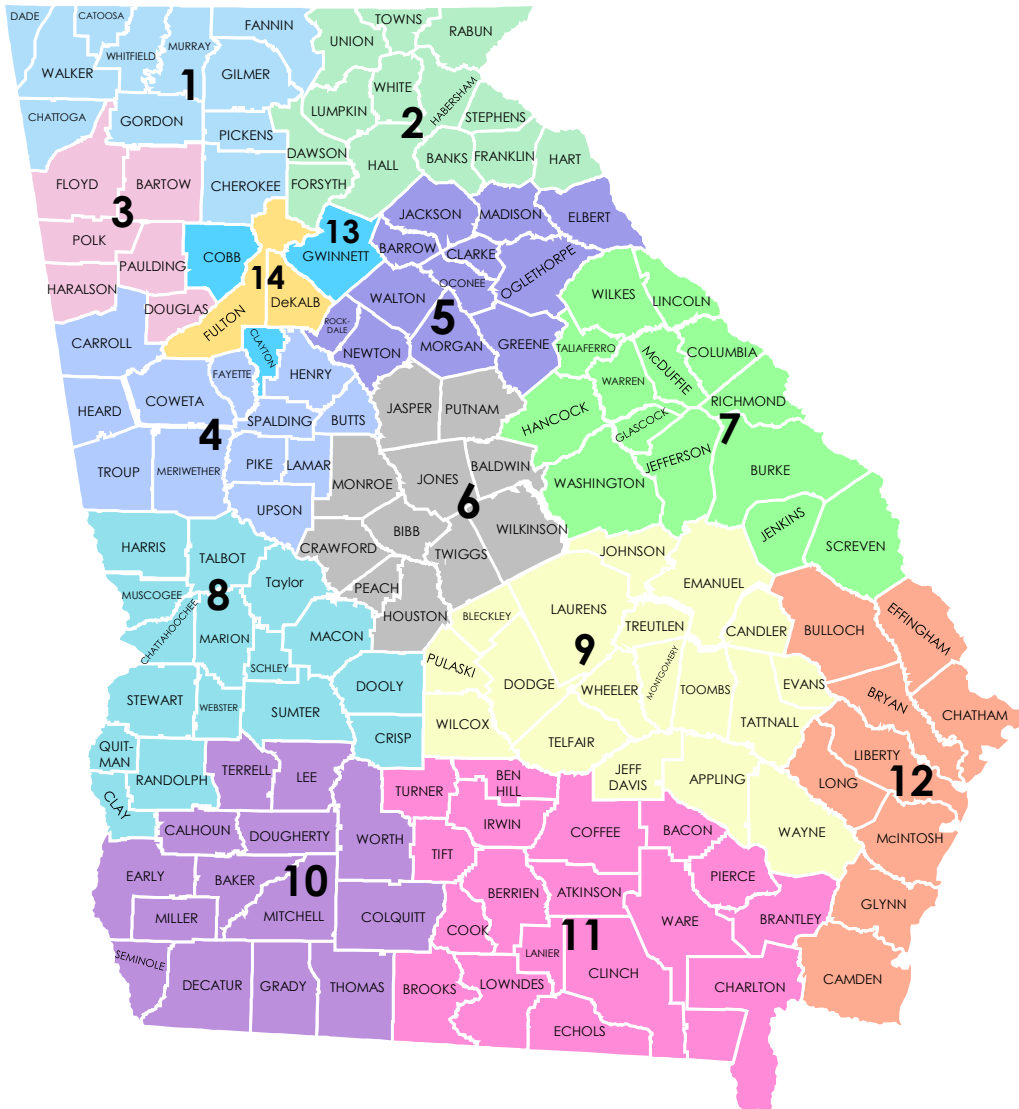

DFCS Districts

Child Welfare Field Operations

North, Metro, and South

Mary Havick, Deputy Commissioner, Child Welfare
Lon Roberts, Assistant Deputy Commissioner, Child Welfare

- Ashley Parham, District Director, North**
- James Binnicker, District Director, Metro**
- LaCharn Dennard, District Director, South**

DFCS Regions | Child Welfare

Region 1: Danny Nuckolls

Catoosa, Chattooga, Cherokee, Dade, Fannin, Gilmer, Gordon, Murray, Pickens, Walker, Whitfield

Region 2: Latisha Flesher

Banks, Dawson, Forsyth, Franklin, Habersham, Hall, Hart, Lumpkin, Rabun, Stephens, Towns, Union, White

Region 3: Jennifer Brogdon

Bartow, Douglas, Floyd, Haralson, Paulding, Polk

Region 4: Jeffery Brown

Butts, Carroll, Coweta, Fayette, Heard, Henry, Lamar, Meriwether, Pike, Spalding, Troup, Upson

Region 5: Dawn Criss

Barrow, Clarke, Elbert, Greene, Jackson, Madison, Morgan, Newton, Oconee, Oglethorpe, Rockdale, Walton

Region 6: Shay Thornton

Baldwin, Bibb, Crawford, Houston, Jasper, Jones, Monroe, Peach, Putnam, Twiggs, Wilkinson