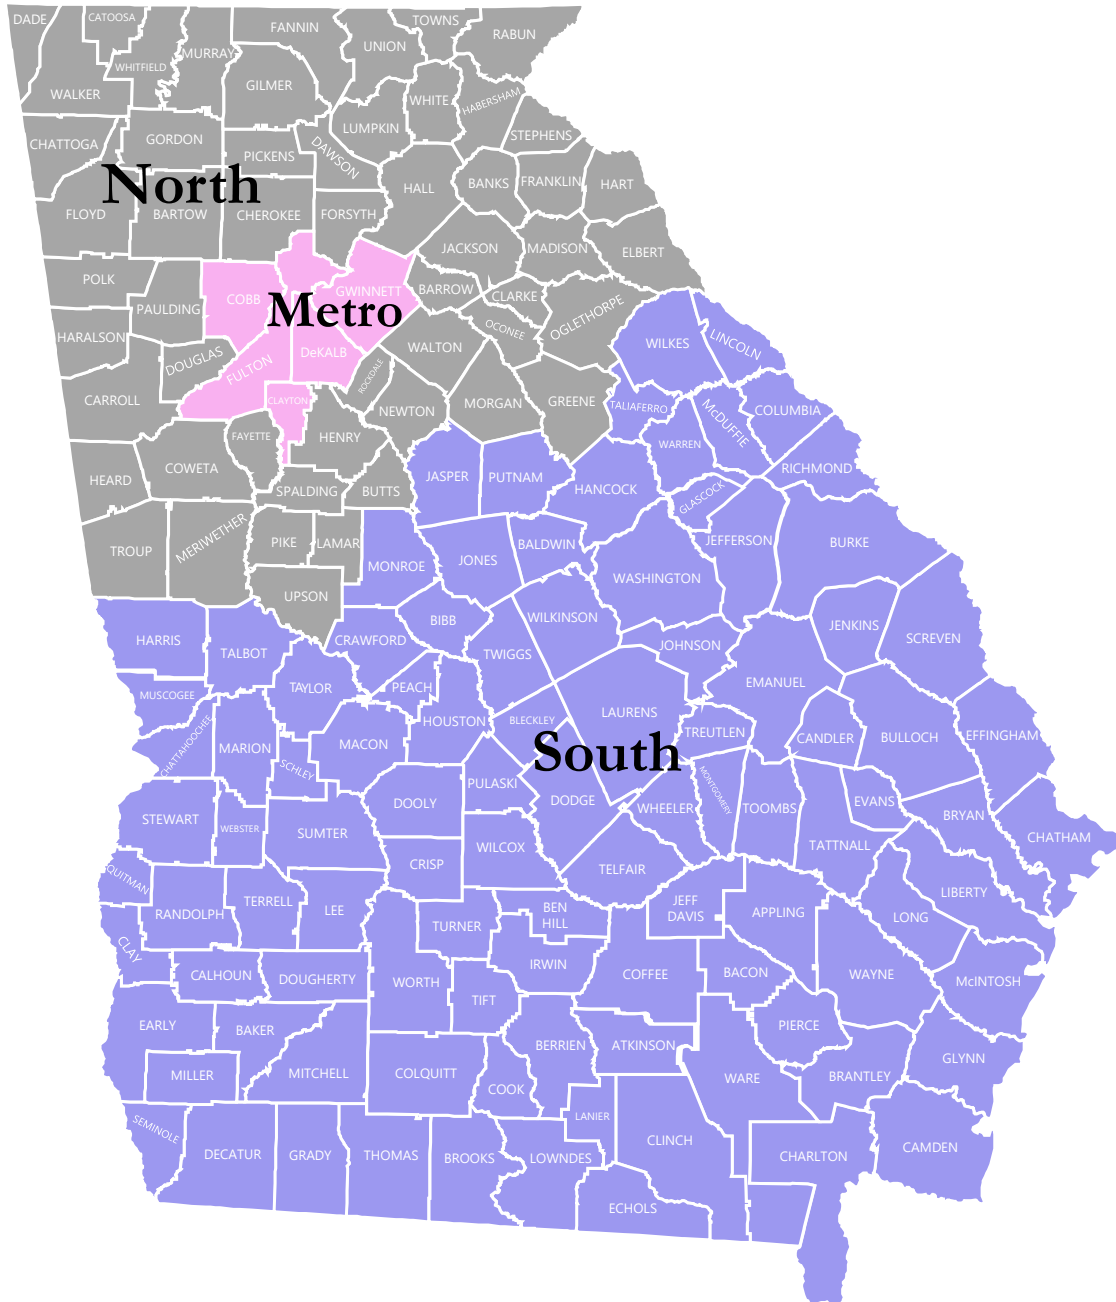

DFCS Districts

Child Welfare Field Operations

North, Metro, and South

Mary Havick, Deputy Commissioner, Child Welfare
Lon Roberts, Assistant Deputy Commissioner, Child Welfare

- Ashley Parham, District Director, North**
- James Binnicker, District Director, Metro**
- LaCharn Dennard, District Director, South**

DFCS Regions | Child Welfare

Region 1: Danny Nuckolls

Catoosa, Chattooga, Cherokee, Dade, Fannin, Gilmer, Gordon, Murray, Pickens, Walker, Whitfield

Region 2: Latisha Flesher

Banks, Dawson, Forsyth, Franklin, Habersham, Hall, Hart, Lumpkin, Rabun, Stephens, Towns, Union, White

Region 3: Jennifer Brogdon

Bartow, Douglas, Floyd, Haralson, Paulding, Polk

Region 4: Jeffery Brown

Butts, Carroll, Coweta, Fayette, Heard, Henry, Lamar, Meriwether, Pike, Spalding, Troup, Upson

Region 5: Dawn Criss

Barrow, Clarke, Elbert, Greene, Jackson, Madison, Morgan, Newton, Oconee, Oglethorpe, Rockdale, Walton

Region 6: Shay Thornton

Baldwin, Bibb, Crawford, Houston, Jasper, Jones, Monroe, Peach, Putnam, Twiggs, Wilkinson